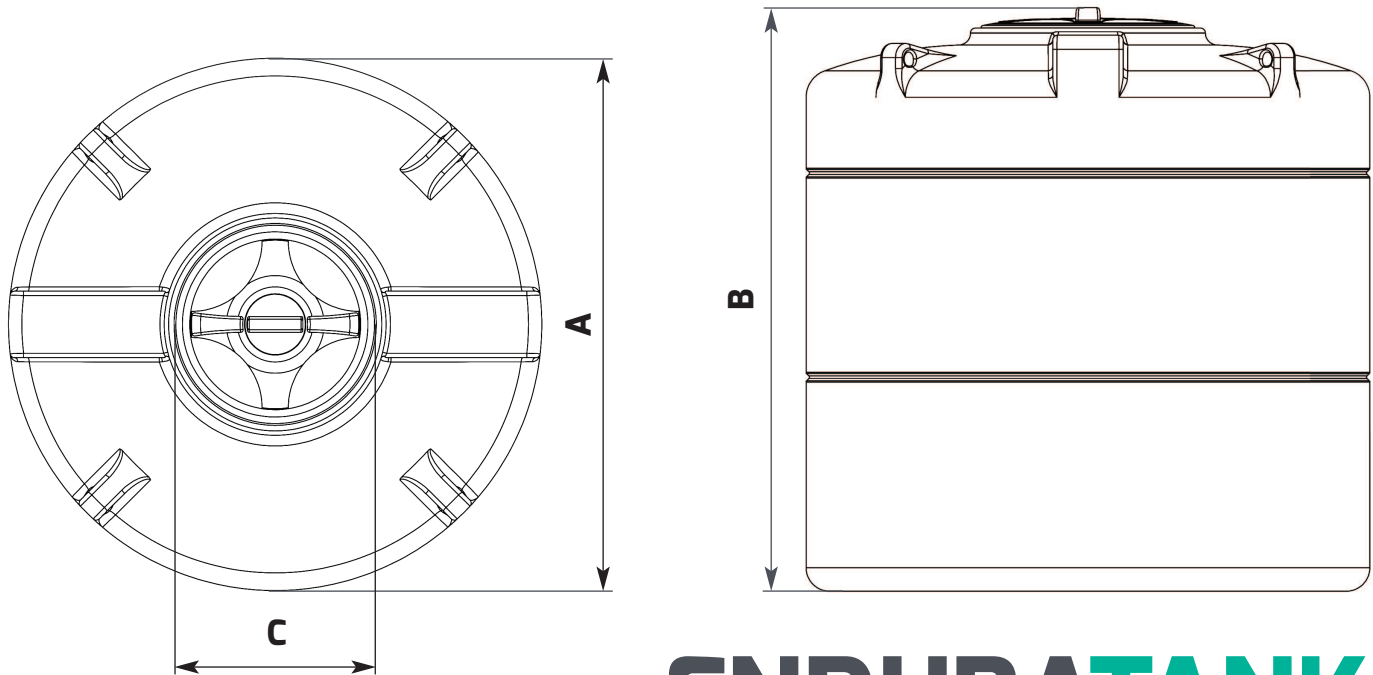

Think Tank. Think ENDURATANK

**NEED
MORE HELP?
CALL US ON
01778 562810**

VERTICAL TANK TECHNICAL SPECIFICATION

POTABLE	172205	NON - POTABLE	172105
CAPACITY (Litres)	1250	CAPACITY (Gallons)	275

A (mm)	1200	B (mm)	1200
C (mm)	455	Standard Outlet	1.5"