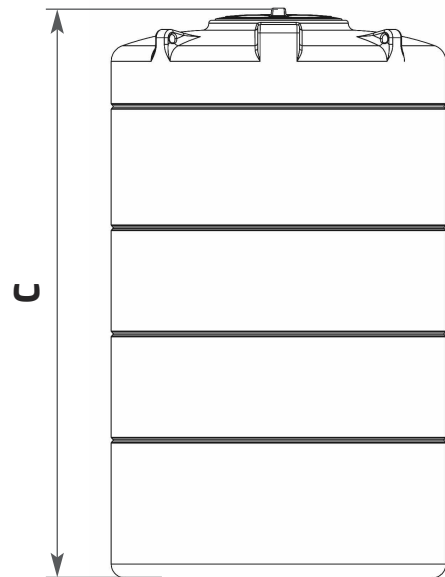

Think Tank Think ENDURATANK

**NEED
MORE HELP?
CALL US ON
01778 562810**

VERTICAL TANK TECHNICAL SPECIFICATION

NON POTABLE	172106-RH		
CAPACITY (Litres)	1500	CAPACITY (Gallons)	329.9

A (mm)	1200	B (mm)	455
C (mm)	1720	Standard Outlet	1.5"