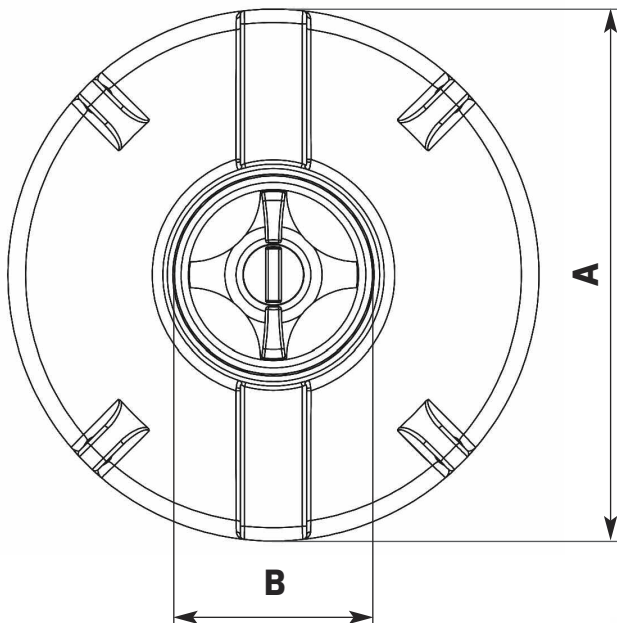

Think Tank Think ENDURATANK

**NEED
MORE HELP?
CALL US ON
01778 562810**

VERTICAL TANK TECHNICAL SPECIFICATION

NON POTABLE	172106-RH		
CAPACITY (Litres)	1500	CAPACITY (Gallons)	329.9

A (mm)	1200	B (mm)	455
C (mm)	1720	Standard Outlet	1.5"