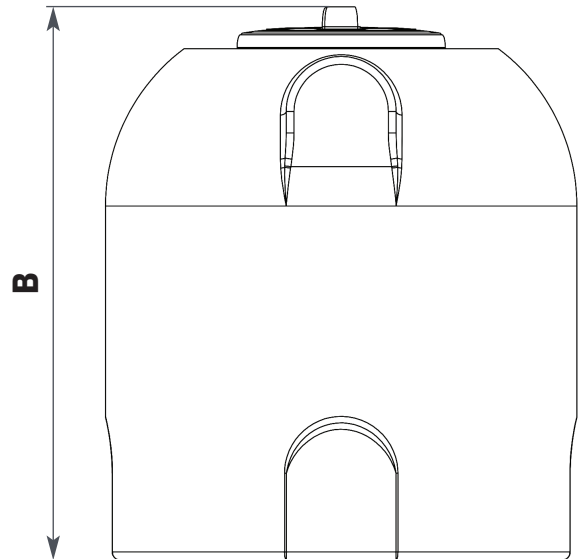

Think Tank. Think ENDURATANK

NEED
MORE HELP?
CALL US ON
01778 562810

VERTICAL TANK TECHNICAL SPECIFICATION

POTABLE	172501	NON - POTABLE	1725011
CAPACITY (Litres)	150	CAPACITY (Gallons)	33

A (mm)	600	B (mm)	650
C (mm)	255	Standard Outlet	1.5"