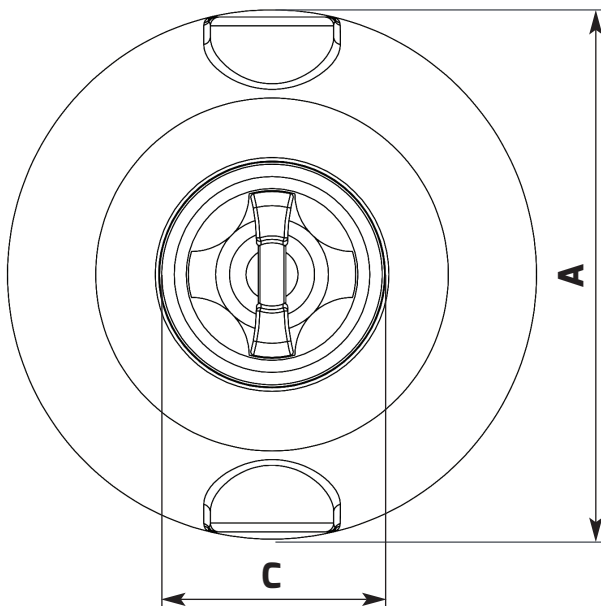

Think Tank. Think ENDURATANK

NEED
MORE HELP?
CALL US ON
01778 562810

VERTICAL TANK TECHNICAL SPECIFICATION

POTABLE	172501	NON - POTABLE	1725011
CAPACITY (Litres)	150	CAPACITY (Gallons)	33

A (mm)	600	B (mm)	650
C (mm)	255	Standard Outlet	1.5"