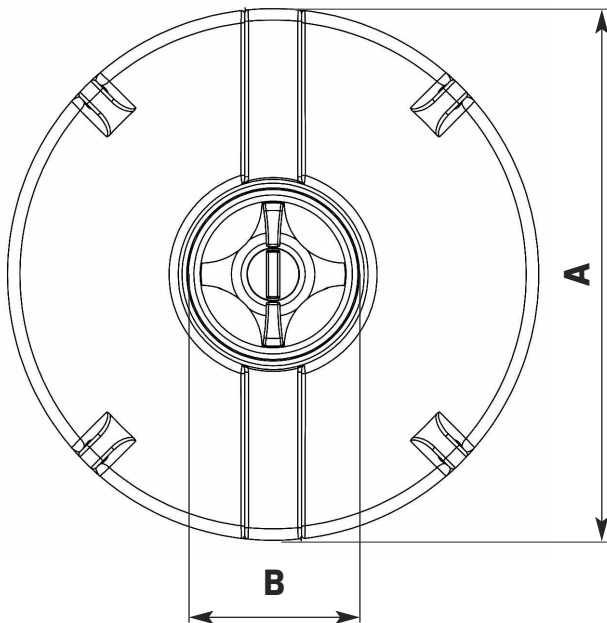

## VERTICAL TANK TECHNICAL SPECIFICATION

NON POTABLE	172111		
CAPACITY (Litres)	3000	CAPACITY (Gallons)	660

A (mm)	1400	B (mm)	455
C (mm)	2135	Standard Outlet	2"

Please note:  
Tank sizes quoted are subject to a +/- 3% variation