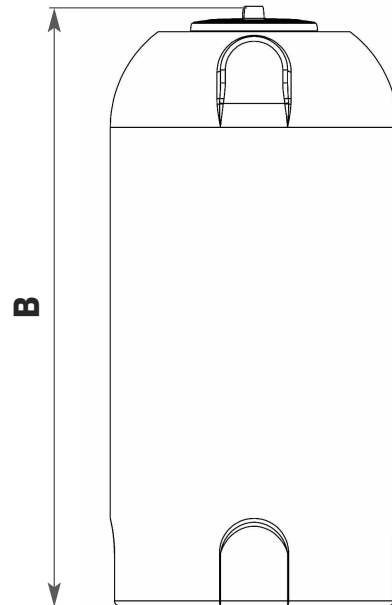

Think Tank Think ENDURATANK

**NEED
MORE HELP?
CALL US ON
01778 562810**

VERTICAL TANK TECHNICAL SPECIFICATION

NON POTABLE	1725031		
CAPACITY (Litres)	300	CAPACITY (Gallons)	66

A (mm)	600	B (mm)	1200
C (mm)	455	Standard Outlet	1.5"