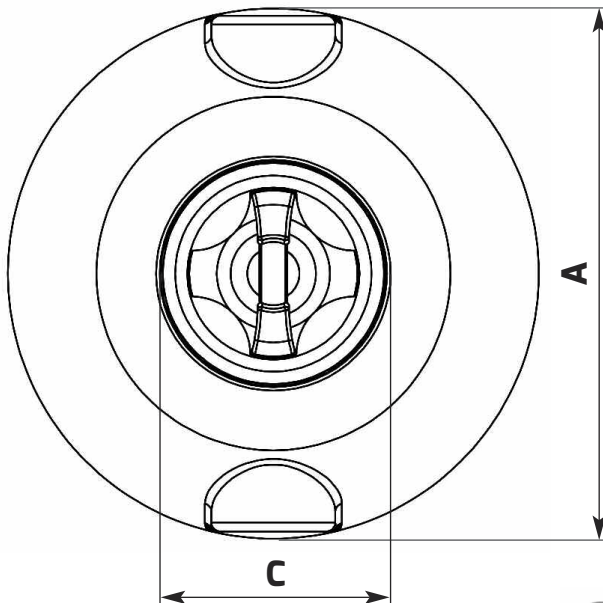

Think Tank Think ENDURATANK

**NEED
MORE HELP?
CALL US ON
01778 562810**

VERTICAL TANK TECHNICAL SPECIFICATION

NON POTABLE	1725031		
CAPACITY (Litres)	300	CAPACITY (Gallons)	66

A (mm)	600	B (mm)	1200
C (mm)	455	Standard Outlet	1.5"