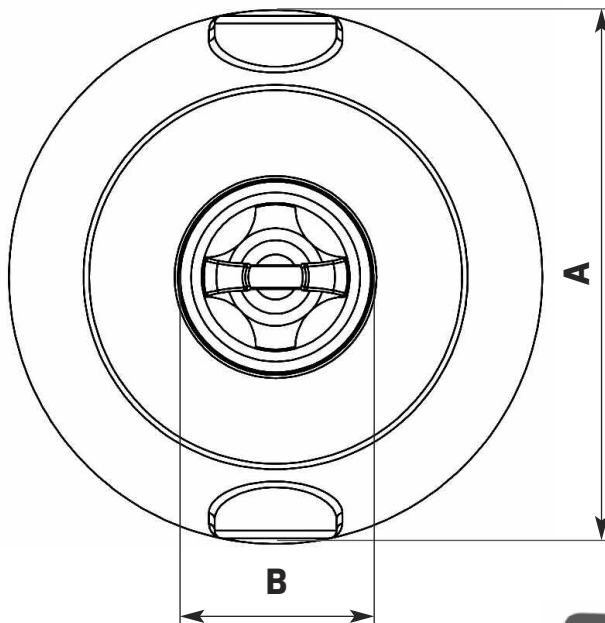

Think Tank Think ENDURATANK

**NEED
MORE HELP?
CALL US ON
01778 562810**

VERTICAL TANK TECHNICAL SPECIFICATION

NON POTABLE	1725071		
CAPACITY (Litres)	720	CAPACITY (Gallons)	158

A (mm)	700	B (mm)	455
C (mm)	2150	Standard Outlet	1.5"