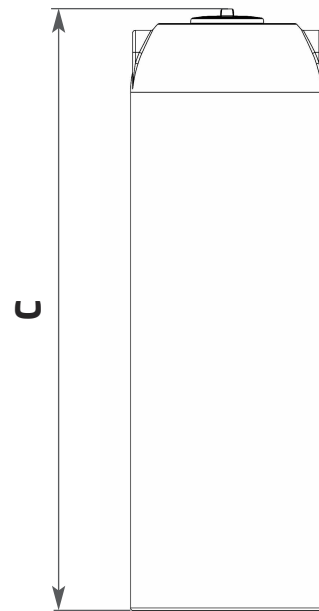

Think Tank Think ENDURATANK

**NEED
MORE HELP?
CALL US ON
01778 562810**

VERTICAL TANK TECHNICAL SPECIFICATION

NON POTABLE	1725071		
CAPACITY (Litres)	720	CAPACITY (Gallons)	158

A (mm)	700	B (mm)	455
C (mm)	2150	Standard Outlet	1.5"