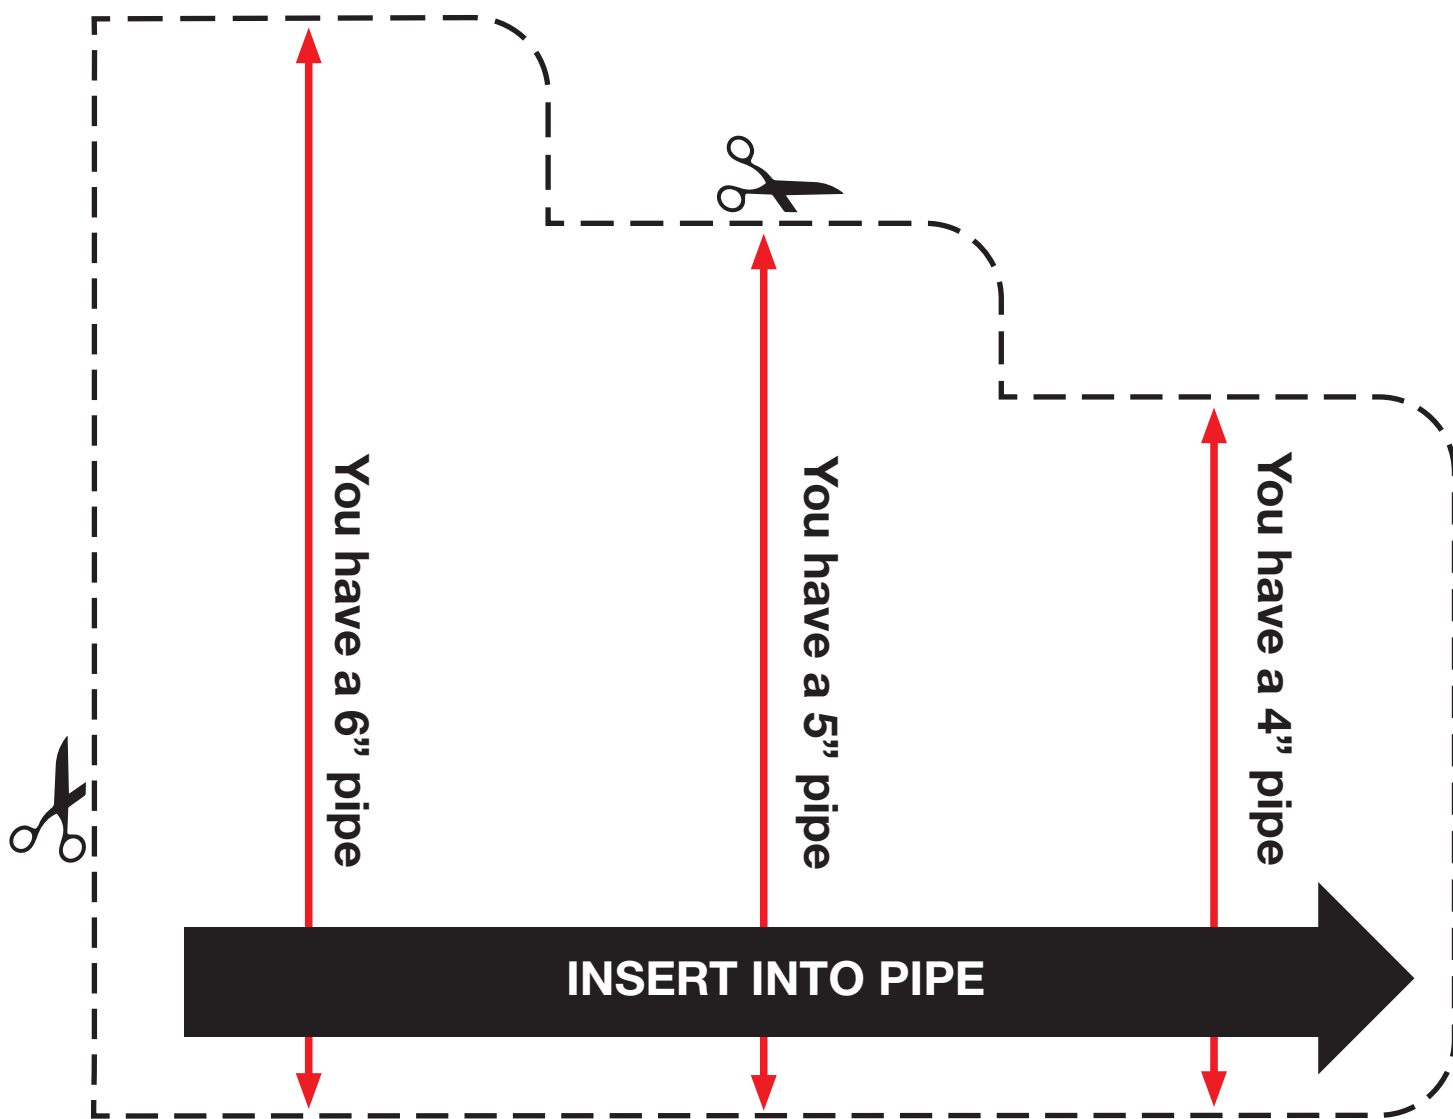

Pipe size checker

Unsure of which size Rat Blocker to buy?

Do you need to measure the diameter of your drain?

Simply print this page (ensure printer is set to 100% scale), cut out the template below and insert it FULLY into the pipe to confirm the required size.

Call our team for friendly advice if you need further assistance.

MD067.1